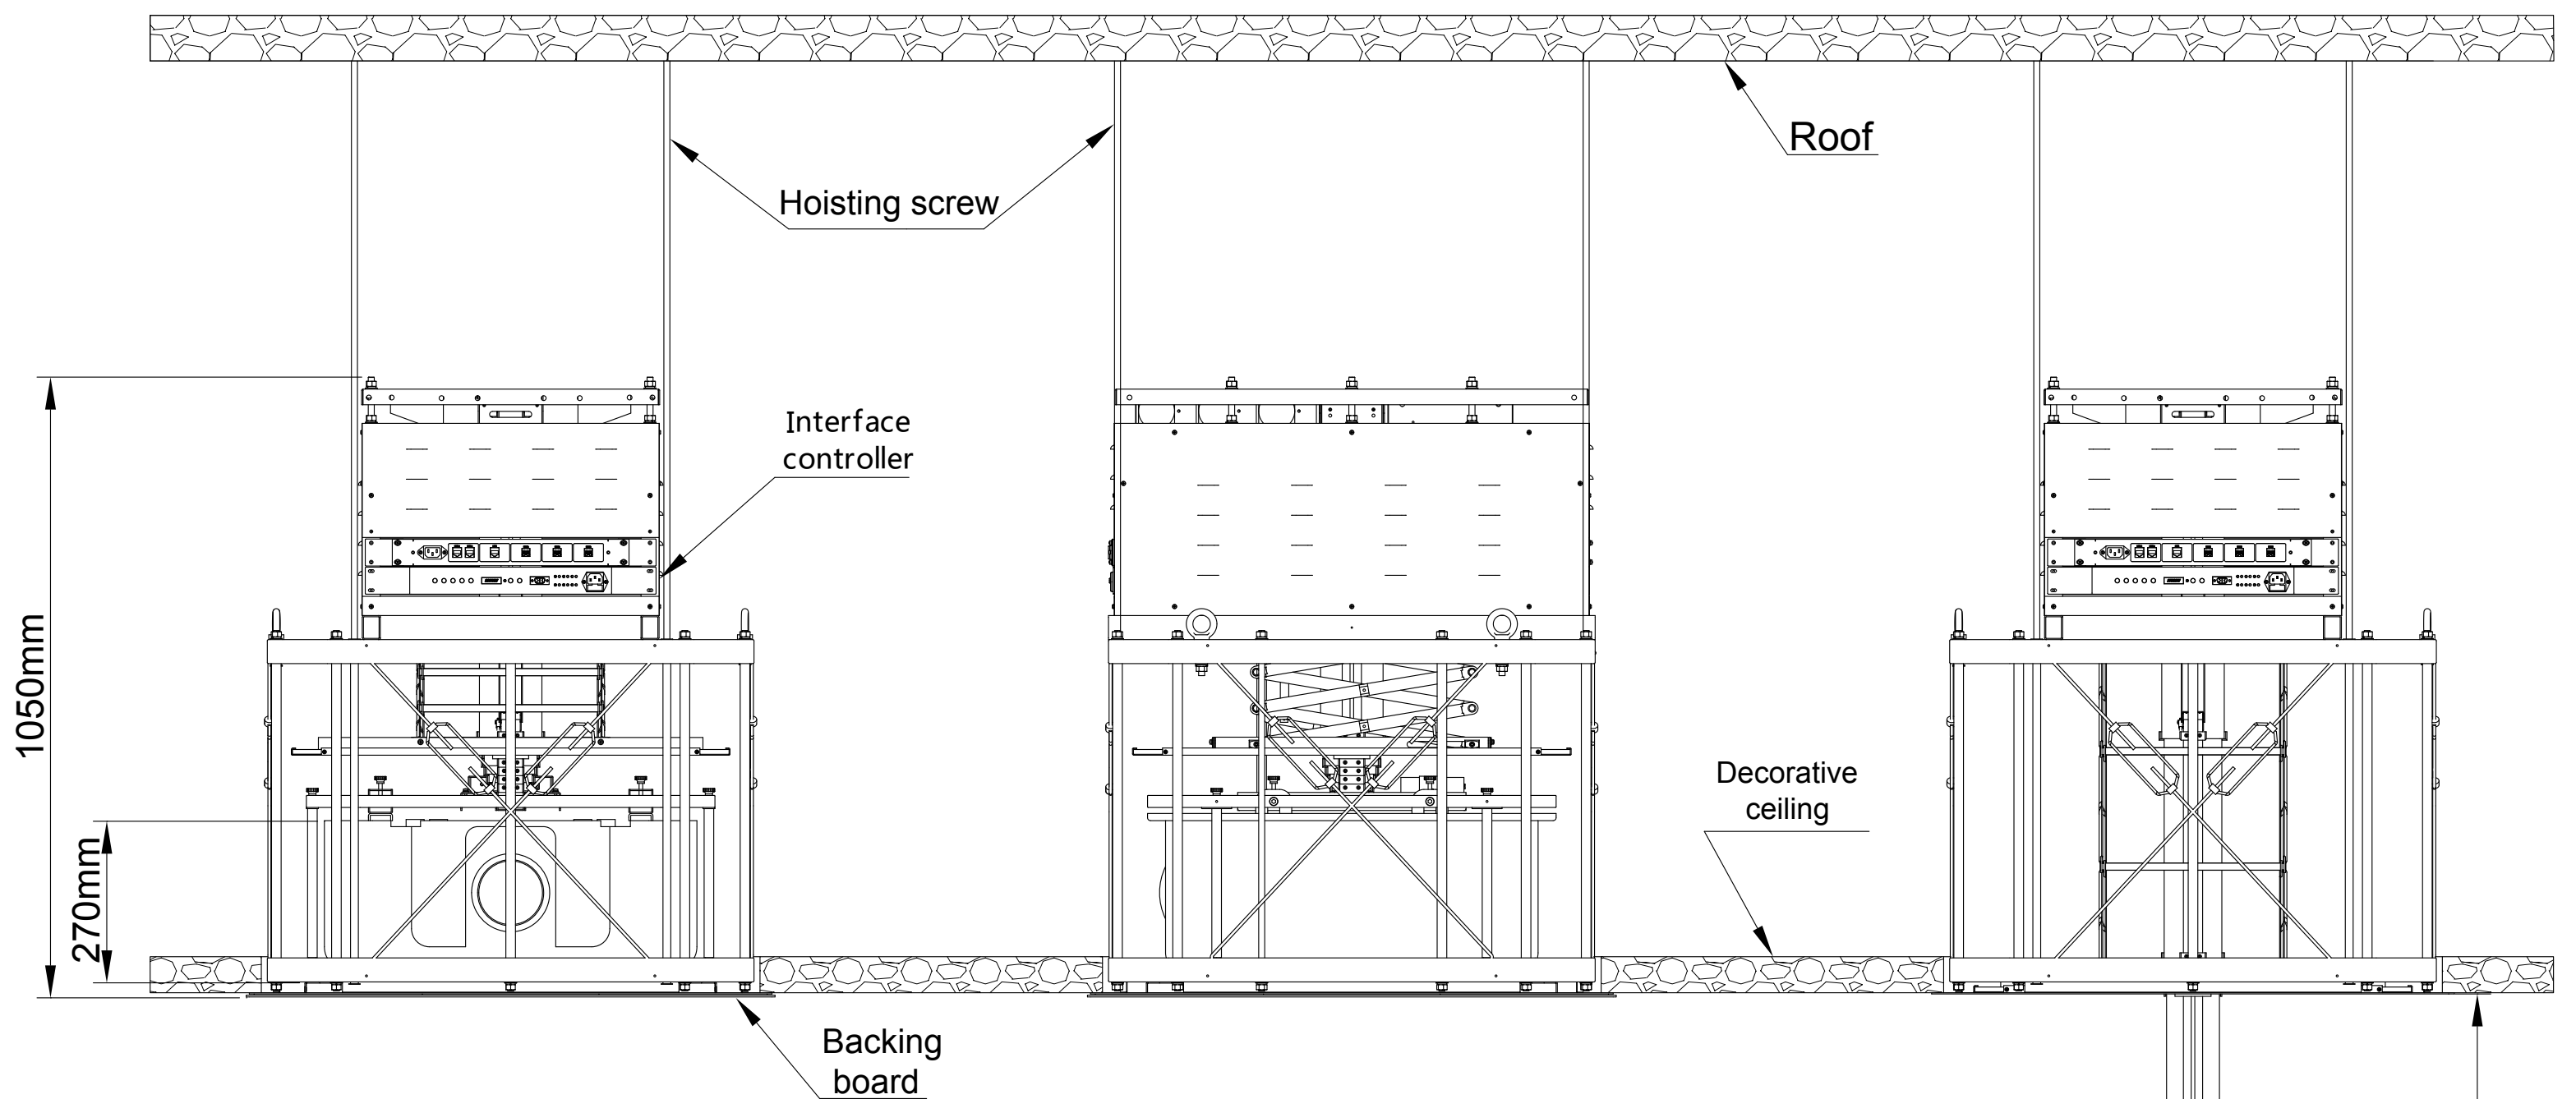

PLC-180105 Motorized Projector Lift dimensions and opening size

Dimension of backing board
880mm x 880mm

Ceiling hole size
820mm x 820mm