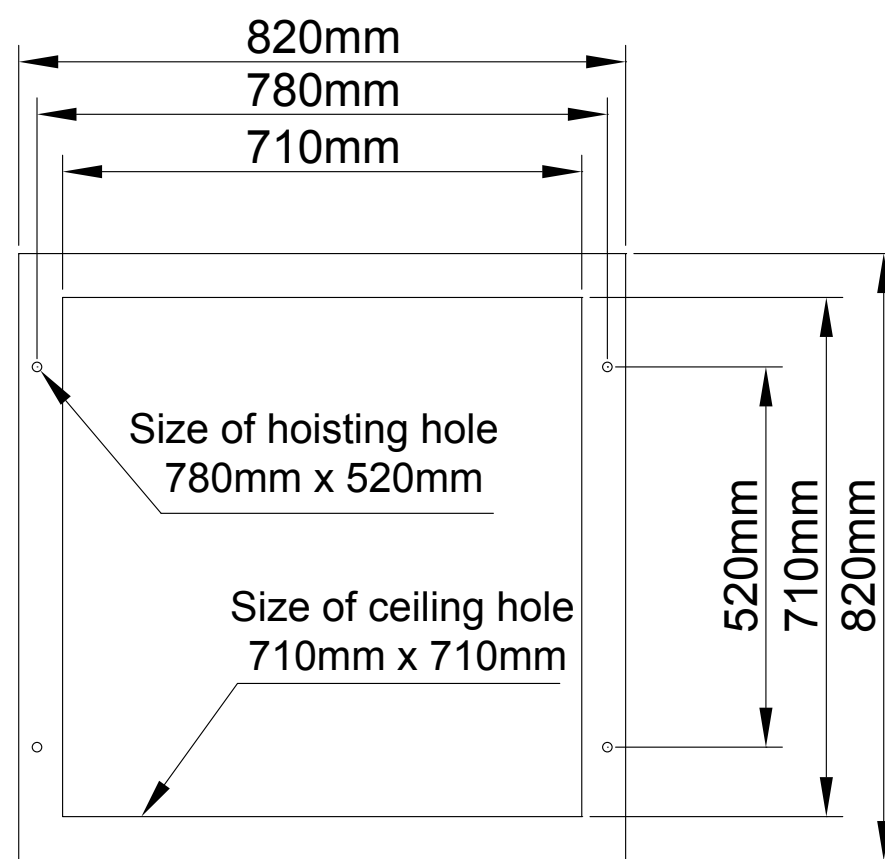

PLC-180105 Motorized Projector Lift dimensions and opening size

Dimension of backing board
880mm x 880mm

Ceiling hole size
820mm x 820mm