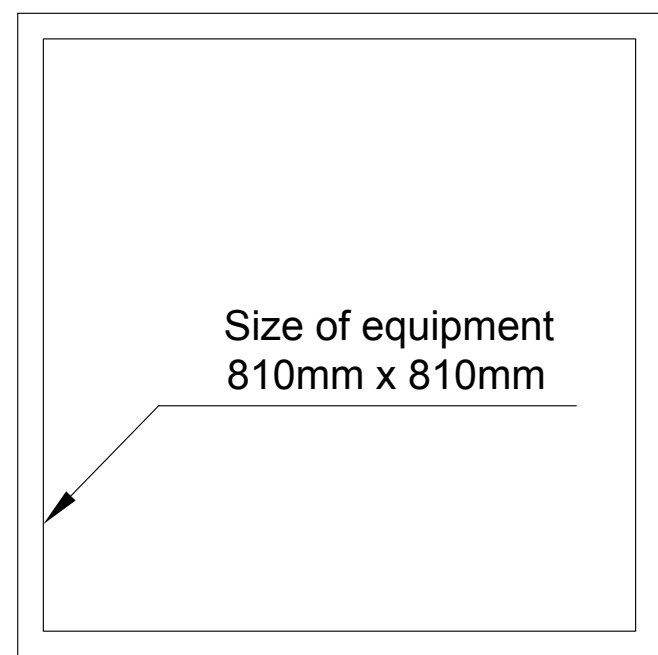

PLC-180105 Motorized Projector Lift dimensions and opening size

Dimension of backing board
880mm x 880mm

Ceiling hole size
820mm x 820mm